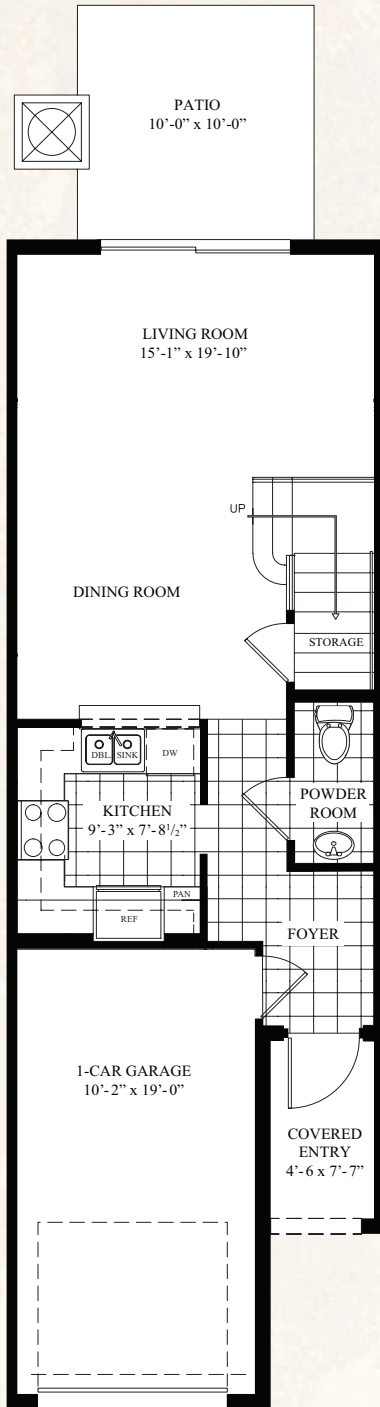

CYPRESS

2 Bedrooms, 2 1/2 Bathrooms, 1-Car Garage

1ST FLOOR

2ND FLOOR

First Floor A/C	507 sq.ft.
Second Floor A/C	704 sq.ft.
Total A/C Area	1,211 sq.ft.
Garage	217 sq.ft.
Covered Entry	40 sq.ft.
Patio	100 sq.ft.
Total Area.....	1,568 sq.ft.