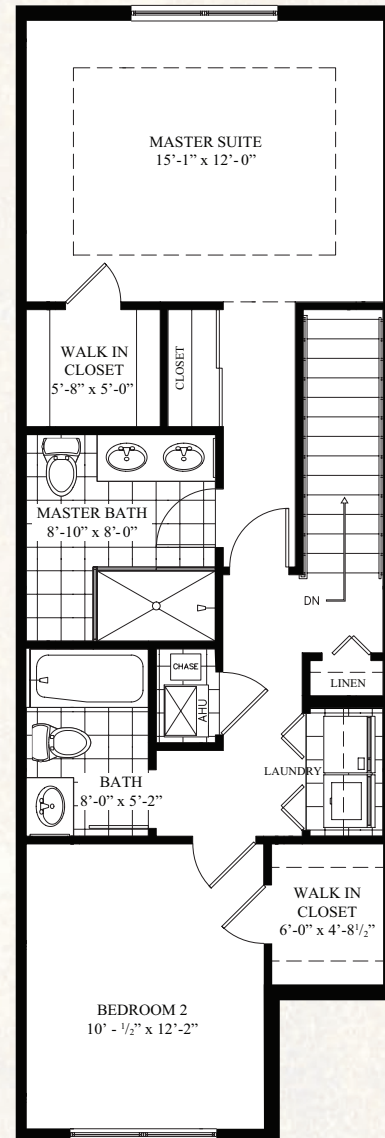

CYPRESS

2 Bedrooms, 2 1/2 Bathrooms, 1-Car Garage

1ST FLOOR

2ND FLOOR

First Floor A/C	507 sq.ft.
Second Floor A/C	704 sq.ft.
Total A/C Area	1,211 sq.ft.
Garage	217 sq.ft.
Covered Entry	40 sq.ft.
Patio	100 sq.ft.
Total Area.....	1,568 sq.ft.